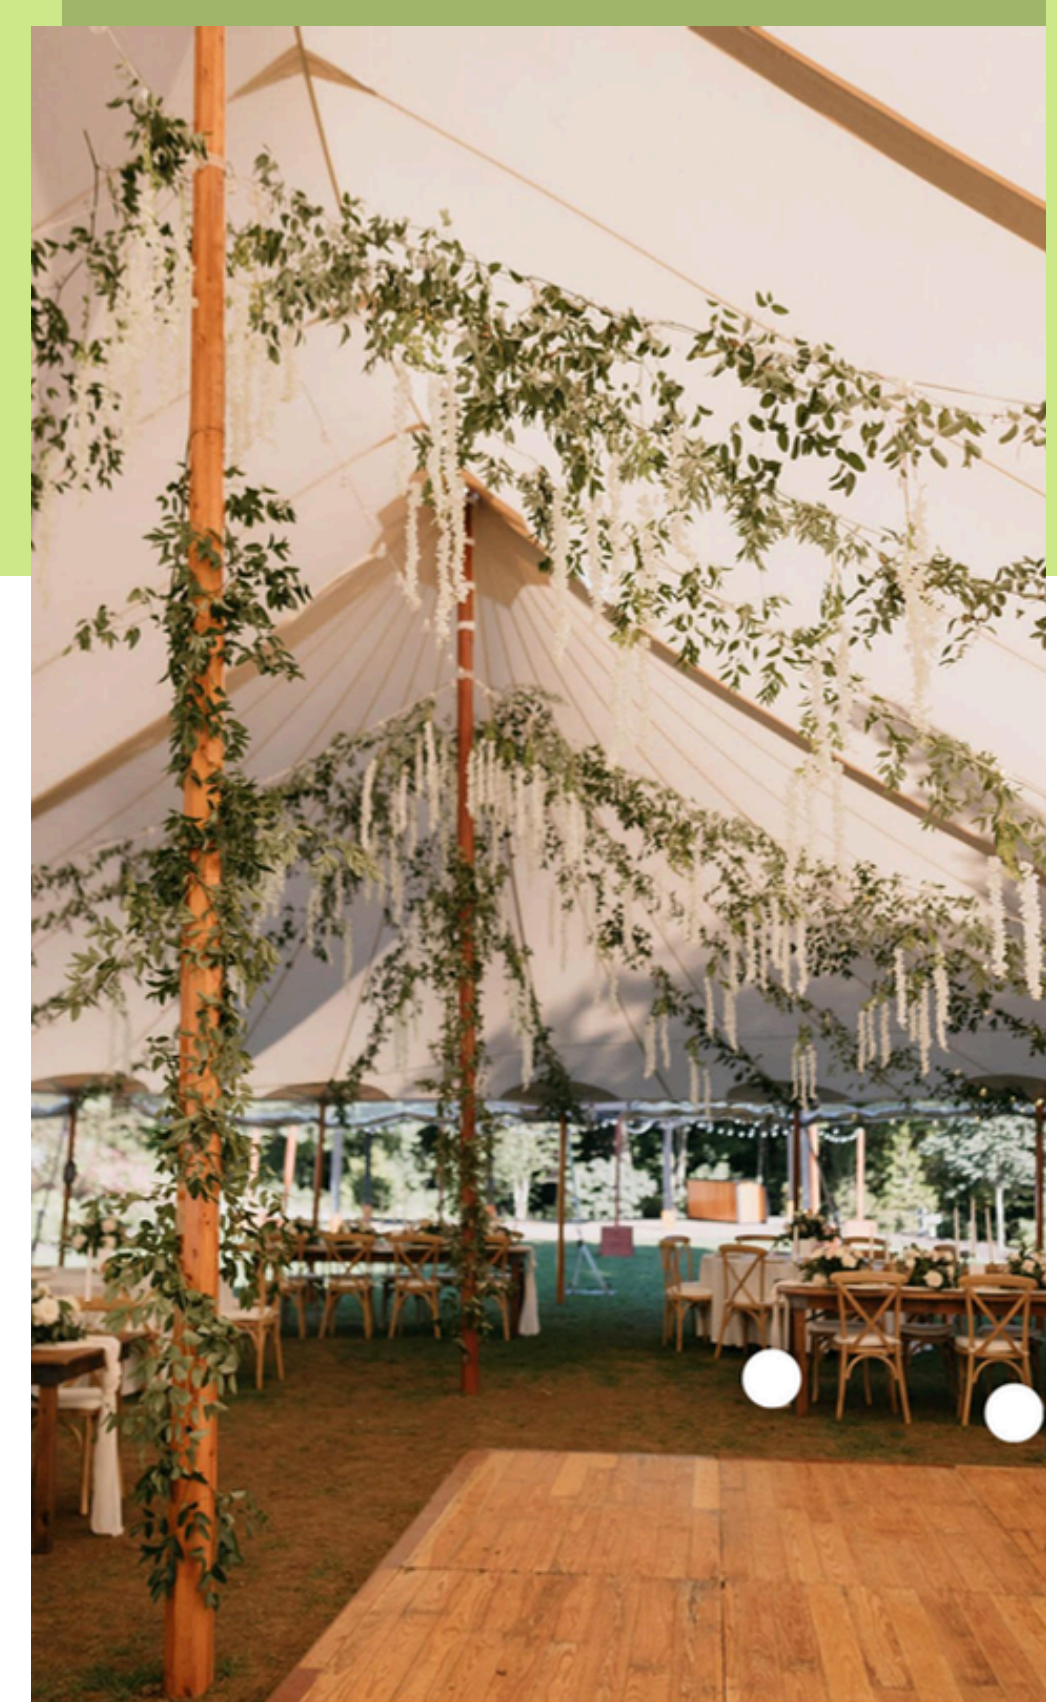

“GARDEN OF EDEN”

Next Level Tents Decor Package.

www.nextleveltents.org/decor

Presented By : Next Level Tents

Why Choose the “Garden of Eden?”

This elegant design will bring your dream wedding to life with faux greenery, vines, hanging gardens, and authentic floral arrangements, all complemented by minor customizations to fit your unique style.

Design Options

Hanging Vines & Tent Pole Greenery

Green Garland with white wisteria used as our hanging vine options.

Specialty Lighting

Rattan Lanterns can be hung over your dance floor to advance the rustic vibe for your event.

Tabletop Decor

Add Italian Rucus, Ficus Vines combined with faux flowers and candles to round or rectangle tables.

Green Backdrop Wall

- 8' x 10' Green Wall. Perfect for behind the head table, photo areas, ceremony arches, or bar backdrops.

Decorative Hanging Vines

Next Level Tents uses vines similar as to what is shown in these pictures to create a hanging garden vibe to your tent.

RATTAN LANTERNS

- Add Lanterns to catch your guests' eyes upon arrival.
- Add Greenery of some sort to each light fixture to continue the garden theme.